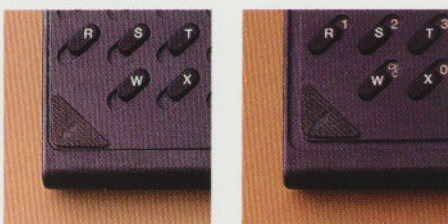

Stores Up To 150 Separate Items.

Mini Data Bank is designed the way people think, so you enter letters first (or numbers). Then everything you put in is alphabetized — automatically. It stores up to 150 separate items of information. You can even put in a secret code to protect your most personal information — nobody can get at your data but you.

The display has two lines. The top line holds up to six letters and four numbers. The second line holds up to 8 numbers.

Two Separate Keyboards In One.

The unique sliding cover removes bothersome visual clutter. It separates what you're using from what you're not using — removing any confusion. When you're retrieving data or using the calculator, there's one keyboard. When you want to put in a name and number, you simply slide the second keyboard in place. It's easy.

Retrieve Your Information Three Ways:

- Use the arrow keys and scroll through everything you've put in.
- Push the first letter, or the first couple of letters. That puts you in the general vicinity of the information. Then simply scroll through.
- You can enter it exactly and you'll go right to it.

It's A Powerful Calculator Too.

In addition to basic functions, the Mini Data Bank has mark-up and mark-down functions which are especially useful to sales people. Plus, handsome, slim styling and a protective case.

Unique Sliding Cover:

18-Character, 2-Line Display: