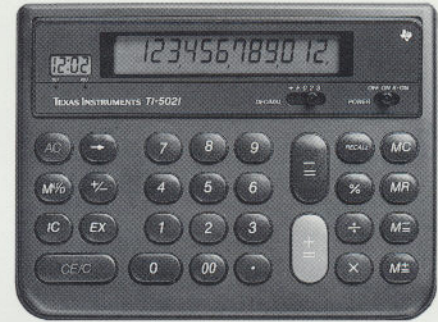

The portable, practical, economical TI-5021 from Texas Instruments. It won't slow you down when fast answers count most.

Special Features

- Angled 12-digit LCD display for easier viewing. Features decimal and comma punctuation.
- Convenient digital clock displays time and date – helps you stay on schedule.
- Adding machine logic.
- Roomy, printer/display format keyboard offers increased accuracy.
- APD™ (automatic power down) feature conserves battery.
- Rounded plastic keys for faster operation.
- 4-key memory (add-to, subtract-from, recall or clear). Data in memory is retained after power down.
- Recall key reactivates the calculator after power down.
- Decimal switch (add mode, floating, or fixed 0, 2, 3).
- Constant switch for repetitive calculations.
- Margin up/down key determines selling price with costs and margins known.
- Exchange (Exchange numerator for denominator).
- Plus/minus key changes sign of the number displayed.
- Right shift key simplifies corrections.
- Item count key keeps track of long calculations.

Specifications

- Display: 12-digit, angled LCD.
- Size: 5.7 x 7.5 x 1.2 inches.
- Weight: 11 ounces.
- Power: 1 AA Battery (included).

© 2010 Joerg Woerner
Datamath Calculator Museum

Limited Warranty

The TI-5021 calculator is covered by a one-year limited warranty against defects in materials and workmanship. The full text of this warranty is published in the owner's manual accompanying the TI-5021.

Texas Instruments reserves the right to make changes in the materials and specifications without notice.

**TEXAS
INSTRUMENTS**